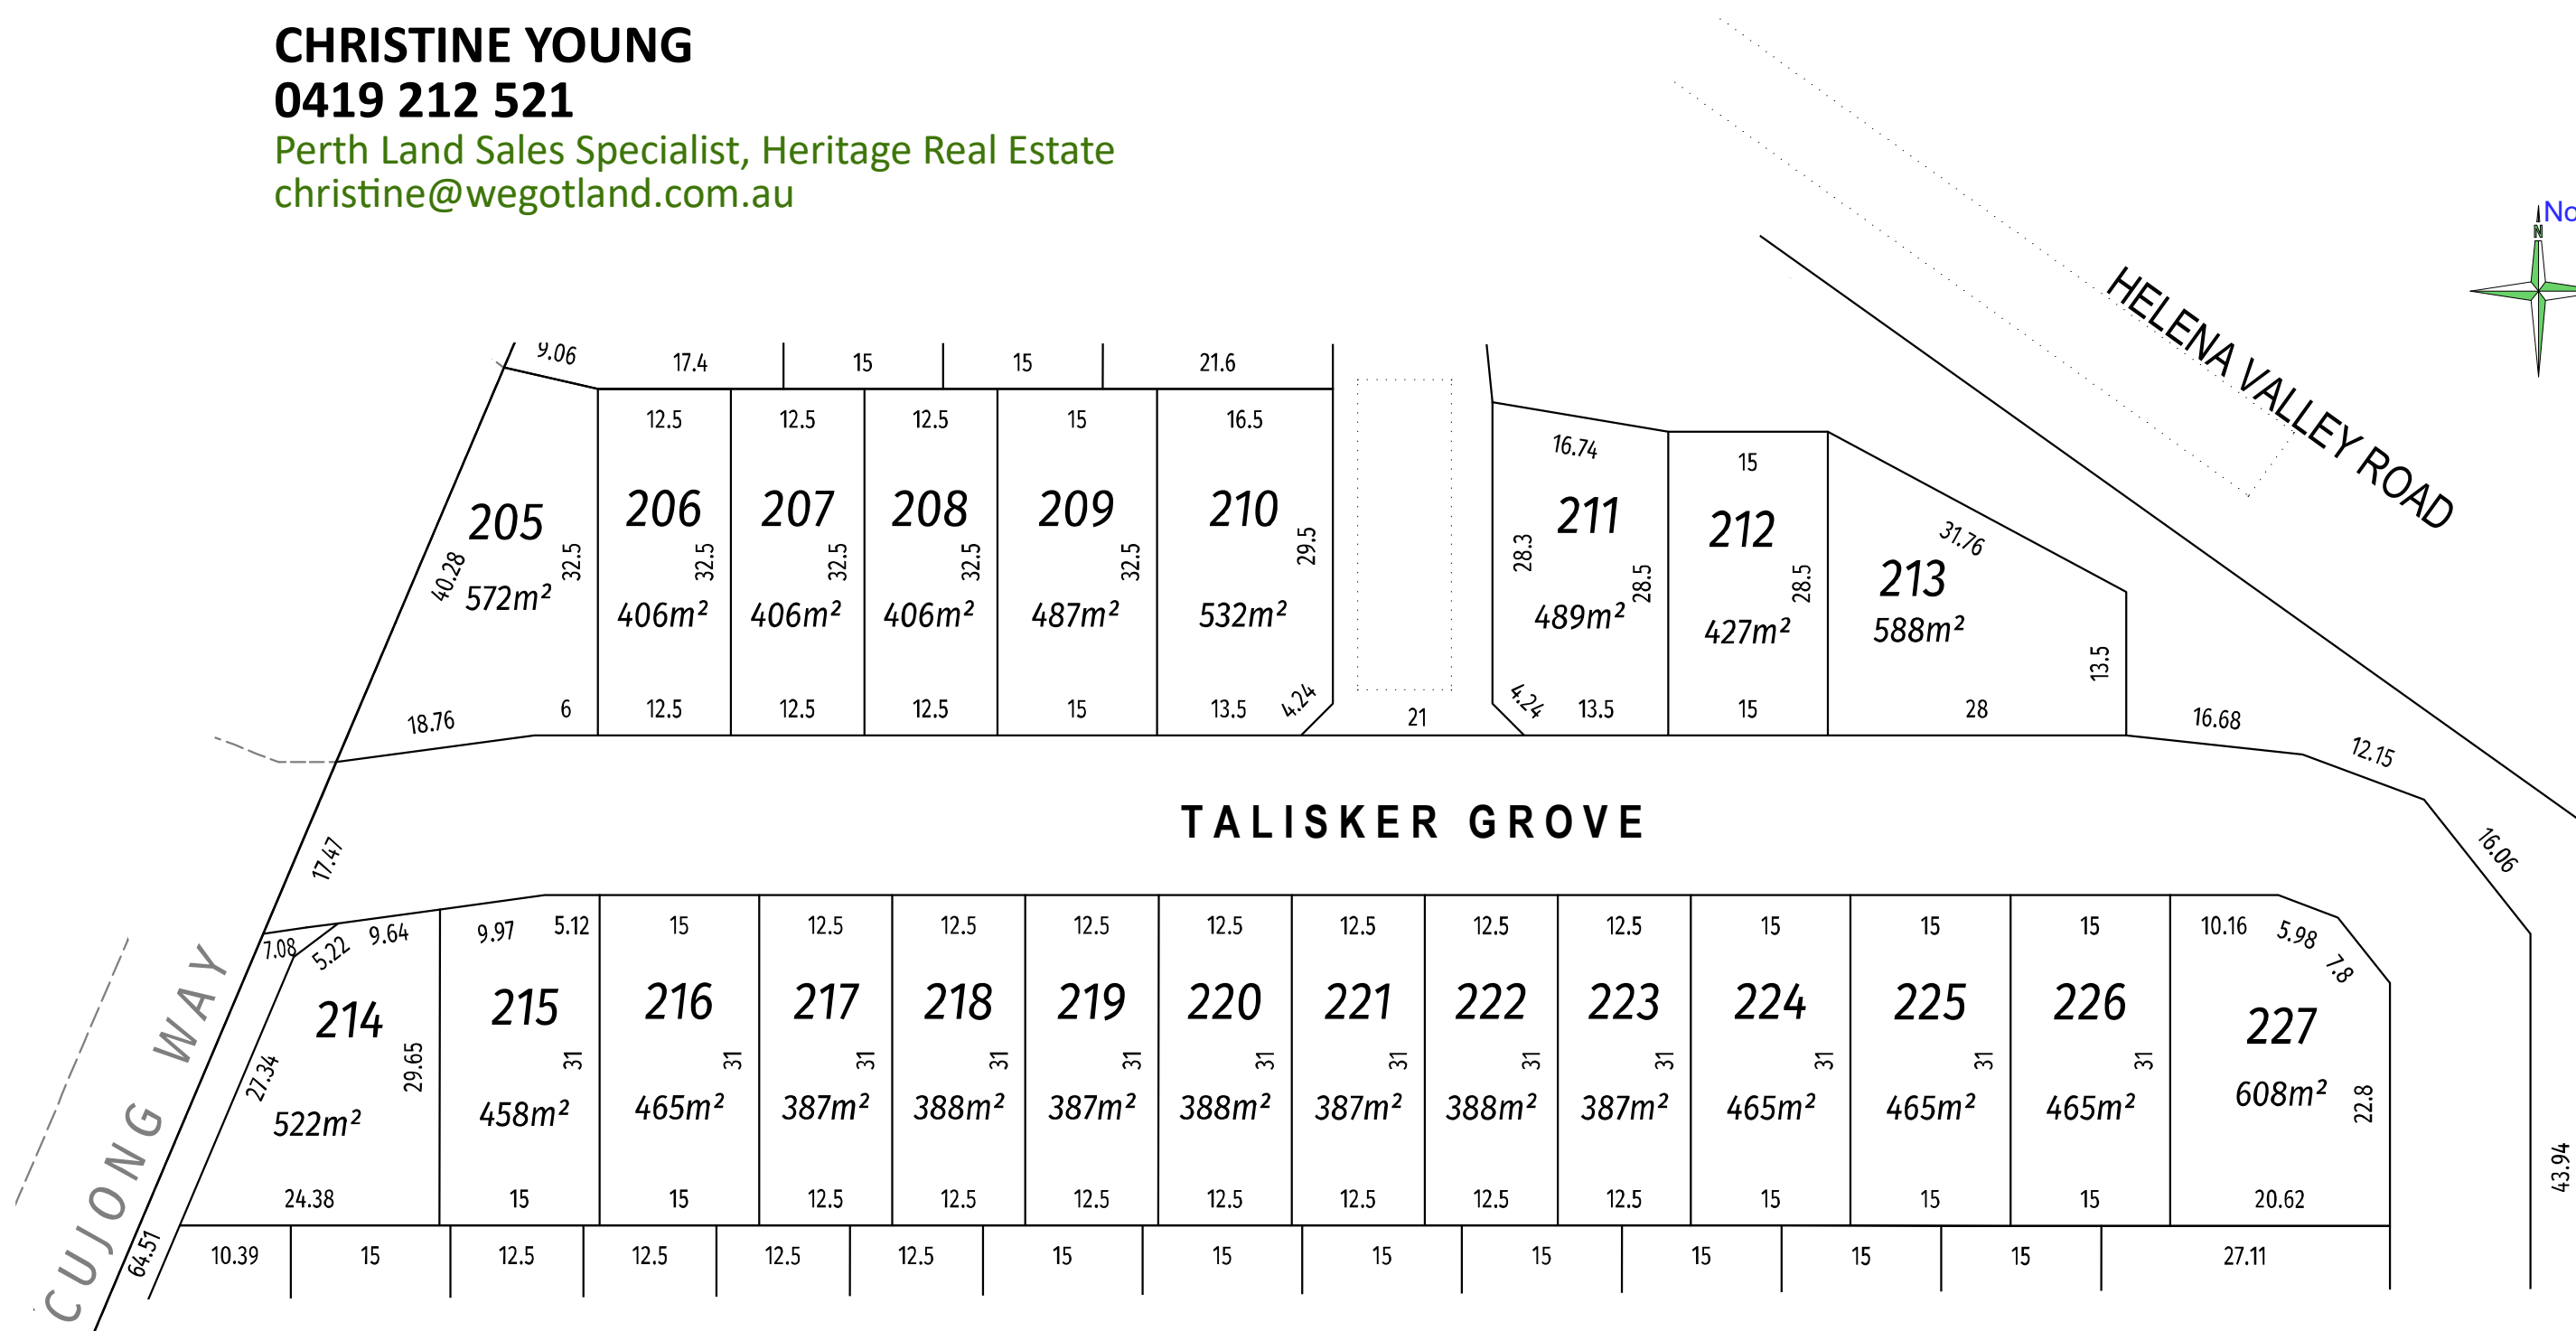

Helena Valley Rise

TALISKER GROVE LOTS FOR SALE

CHRISTINE YOUNG

0419 212 521

Perth Land Sales Specialist, Heritage Real Estate
christine@wegotland.com.au

Helena Valley Rise